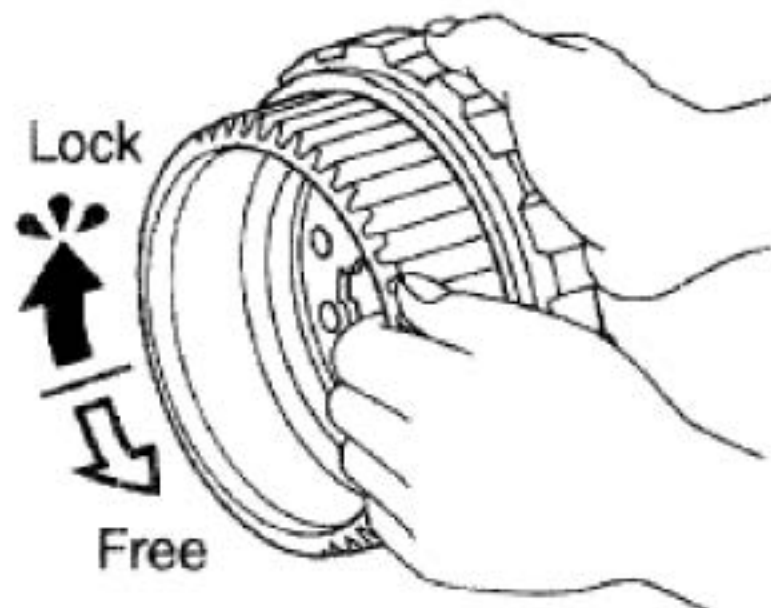

AW450-43 LE

Overdrive sprague rotation

Low reverse sprague assembly

Low reverse sprague rotation