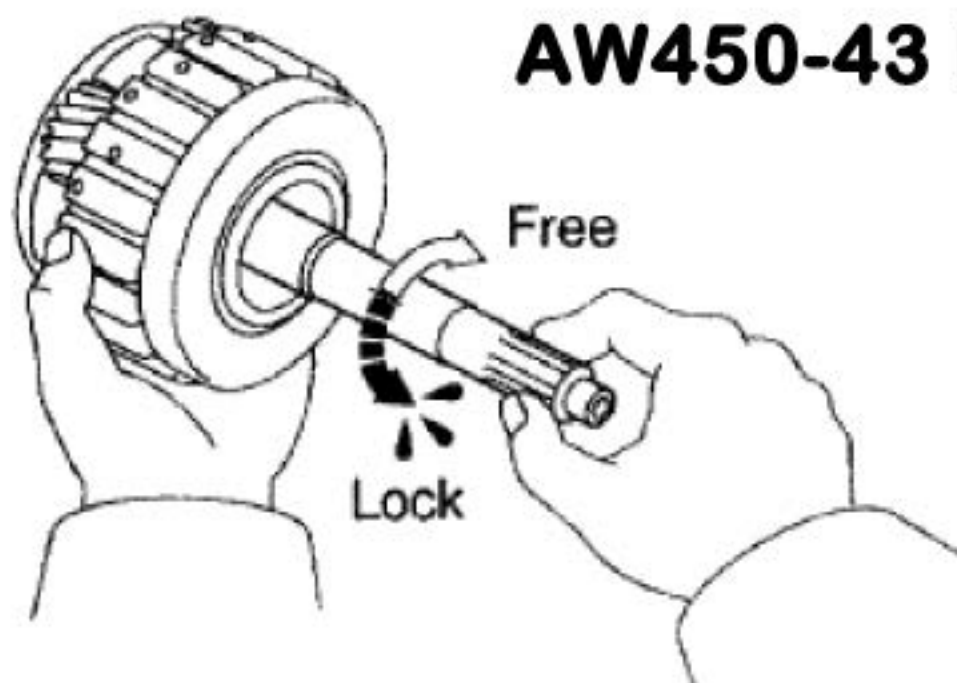

AW450-43 LE

Overdrive sprague rotation

Low reverse sprague assembly

Low reverse sprague rotation